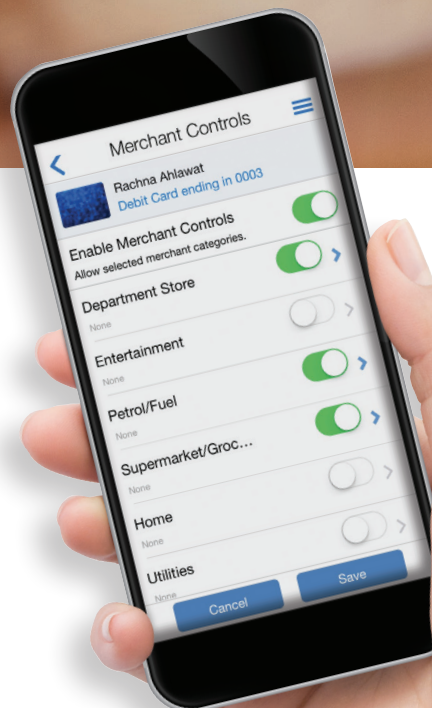

PREVENT
FRAUD.
CONTROL
SPENDING.

SecurLOCK™
EQUIP

SecurLOCK Equip is an easy-to-use mobile app that puts the power to protect your debit card in your hands. Simply use the app to turn your card on or off in real time as needed. Or customize your card by setting permissions.

With SecurLOCK Equip, the power to protect is in the palm of your hand.

Experience the ultimate spending control and peace of mind that comes with **SecurLOCK Equip**.
Contact Western Nebraska Bank today.